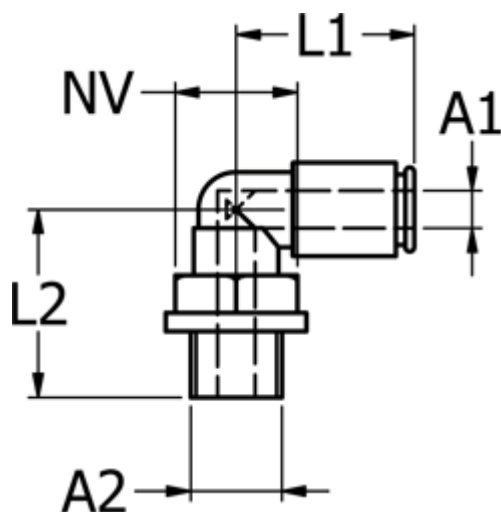

# Data Sheet

Article number: 5867540184

Description: Metal fitting 754.018-4, Ø4 - G 1/8"  
Push-in elbow

## Measures

Ext. hose diameter A1	= 4
L1	= 18.6
L2	= 19.1
NV	= 12
Thread A2	= G 1/8"